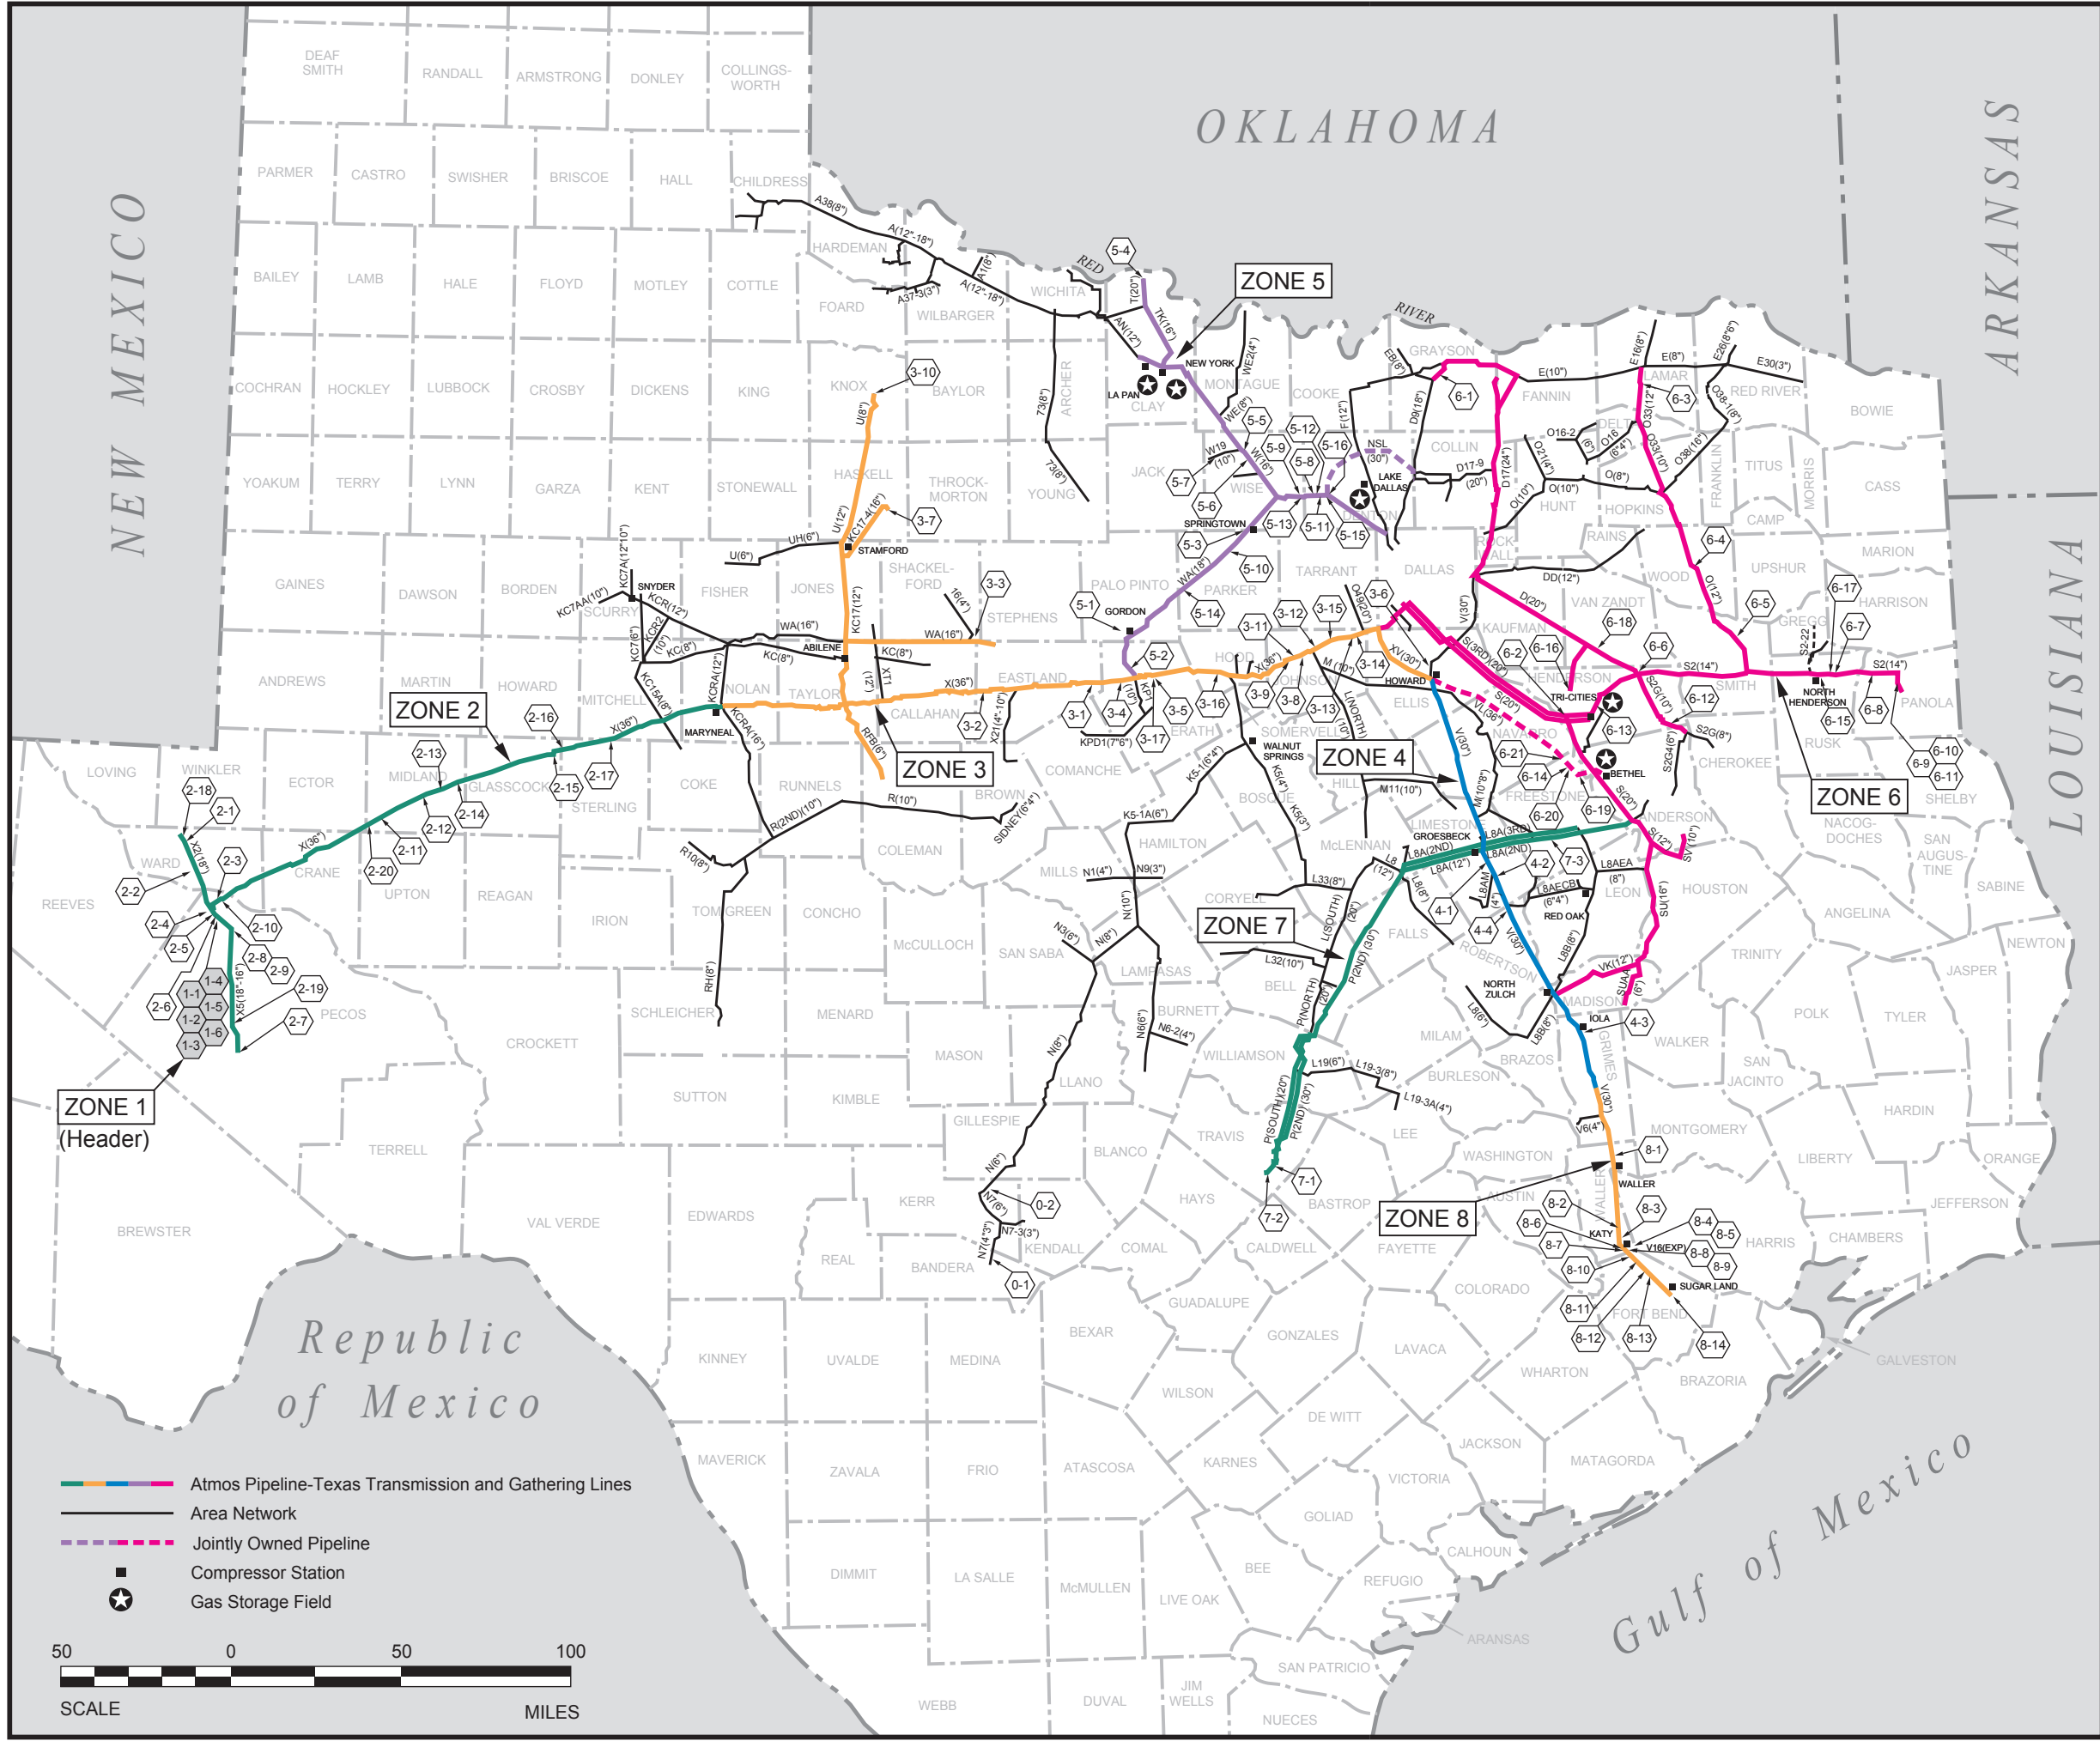

OKLAHOMA

NEW MEXICO

ARKANSAS

LOUISIANA

- Atmos Pipeline-Texas Transmission and Gathering Lines
- Area Network
- Jointly Owned Pipeline
- Compressor Station
- Gas Storage Field